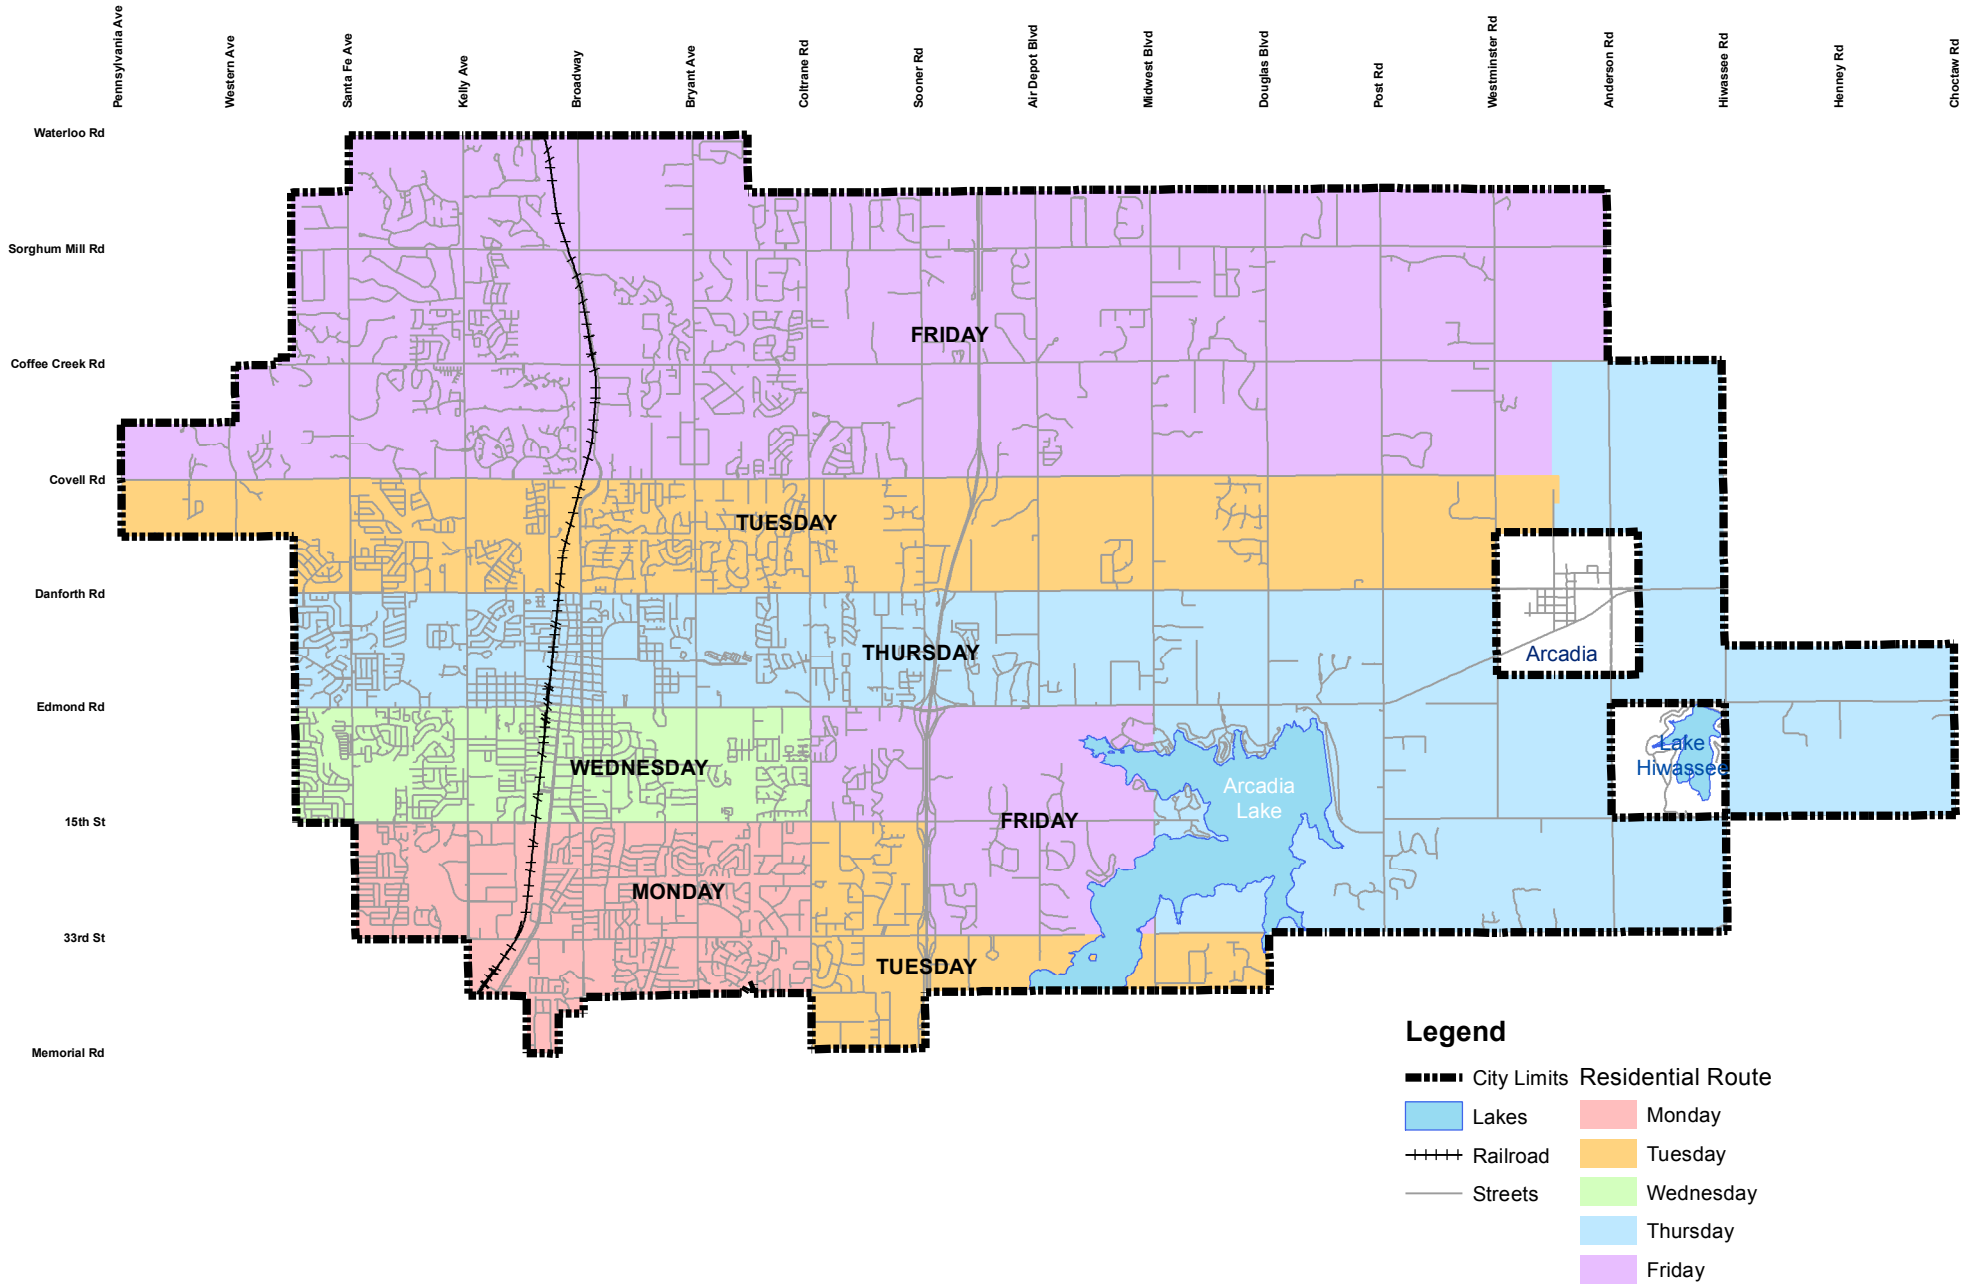

# City of Edmond Residential Collection

Map Produced: July 30, 2013