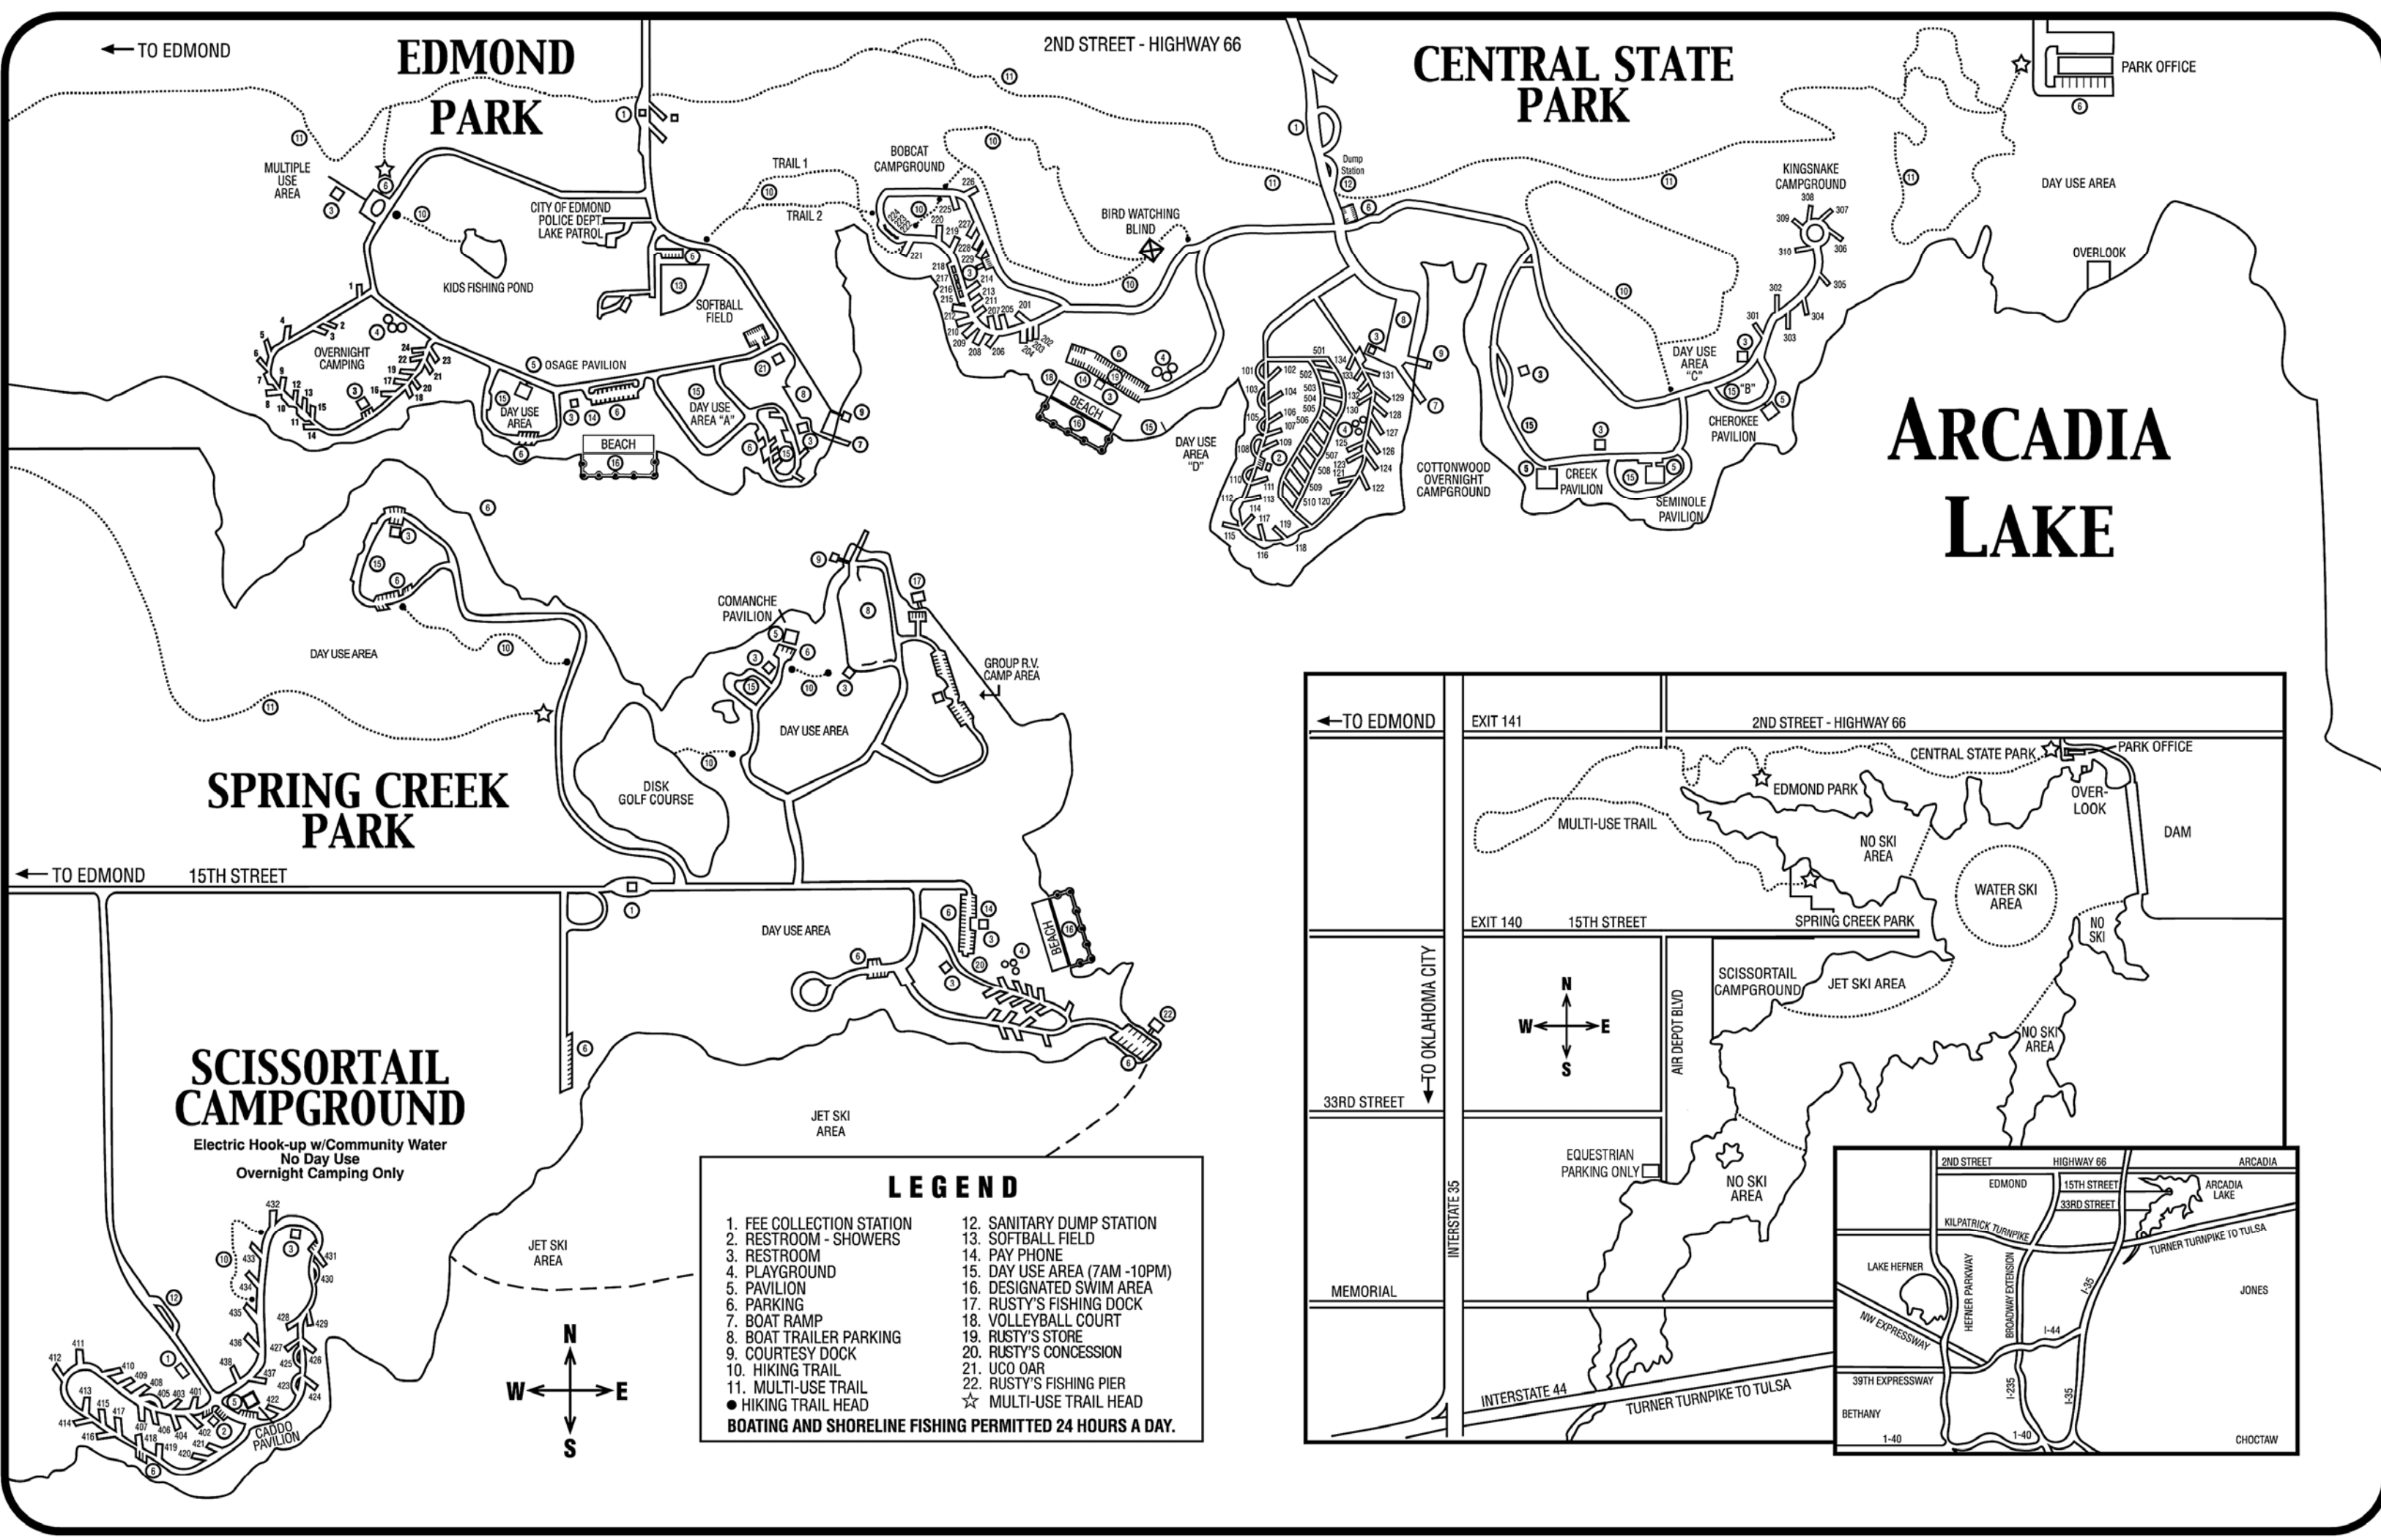

EDMOND PARK

CENTRAL STATE PARK

ARCADIA LAKE

SPRING CREEK PARK

SCISSORTAIL CAMPGROUND

Electric Hook-up w/Community Water
No Day Use
Overnight Camping Only

LEGEND

1. FEE COLLECTION STATION	12. SANITARY DUMP STATION
2. RESTROOM - SHOWERS	13. SOFTBALL FIELD
3. RESTROOM	14. PAY PHONE
4. PLAYGROUND	15. DAY USE AREA (7AM -10PM)
5. PAVILION	16. DESIGNATED SWIM AREA
6. PARKING	17. RUSTY'S FISHING DOCK
7. BOAT RAMP	18. VOLLEYBALL COURT
8. BOAT TRAILER PARKING	19. RUSTY'S STORE
9. COURTESY DOCK	20. RUSTY'S CONCESSION
10. HIKING TRAIL	21. UCO OAR
11. MULTI-USE TRAIL	22. RUSTY'S FISHING PIER
● HIKING TRAIL HEAD	★ MULTI-USE TRAIL HEAD

BOATING AND SHORELINE FISHING PERMITTED 24 HOURS A DAY.