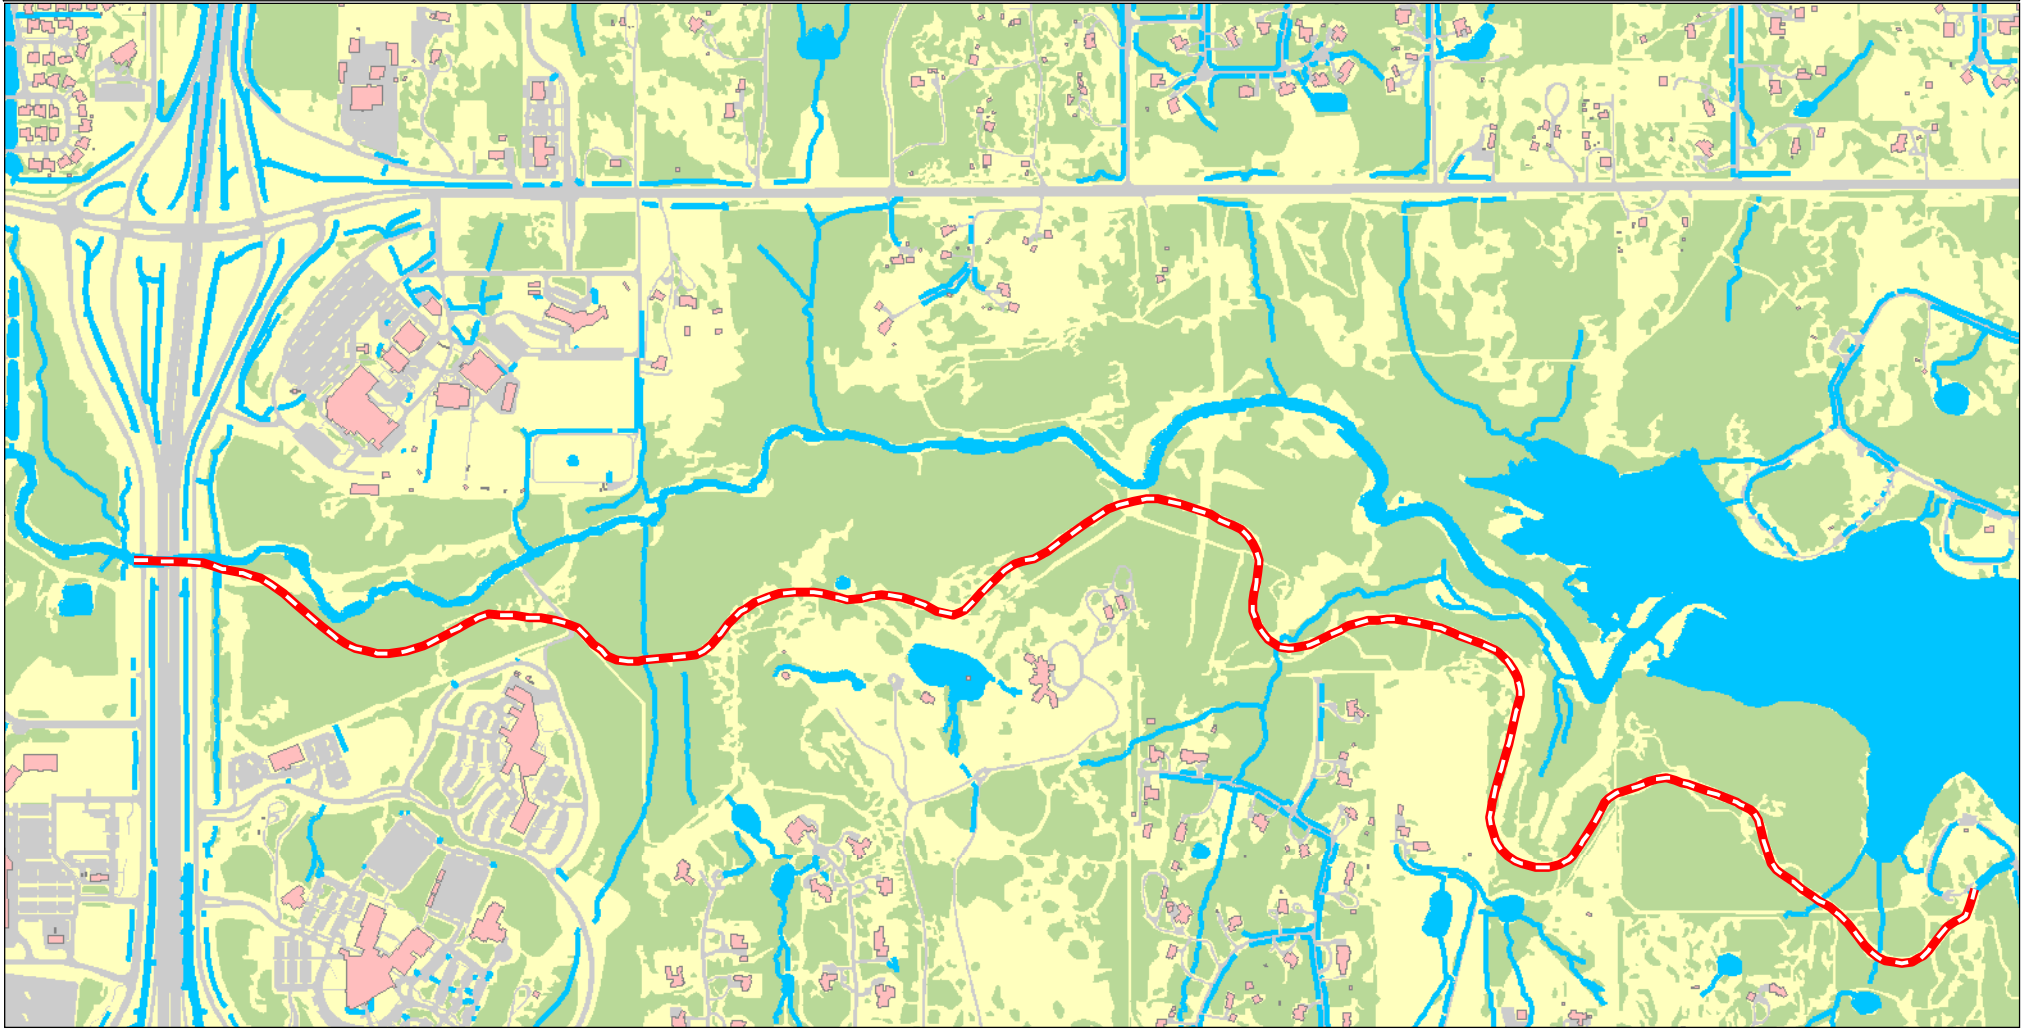

Spring Creek Trail

Spring Creek Trail is accessible from Arcadia Lake's Spring Creek Park
7200 E 15th St

Legend

- Spring Creek Trail
- Creeks and Ditches
- Buildings
- Ponds
- Pavement
- Tree Canopy

The 2.5 mile long pathway runs west from Spring Creek Park at Arcadia Lake to I-35.

Map Updated:
November 21, 2017